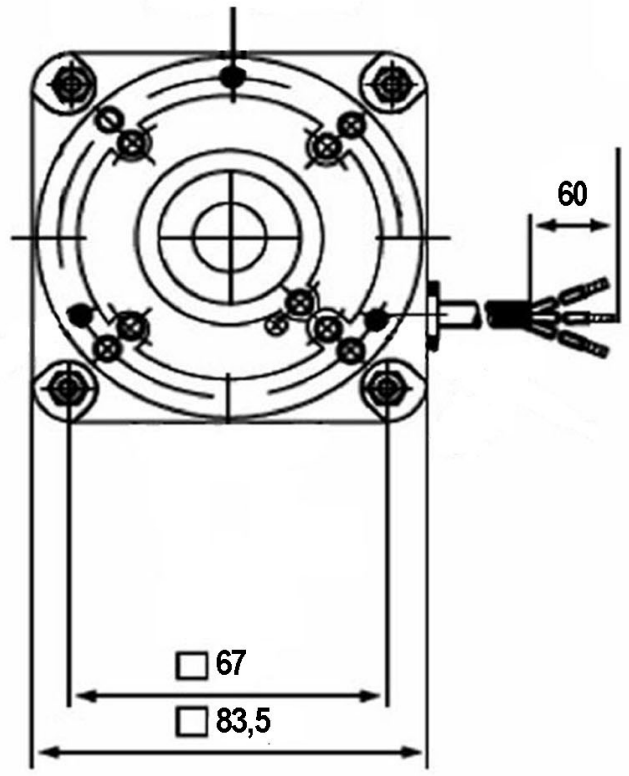

82CE-3025/G1			EURO ITALIA MOTORS	
230V~	50/60Hz	25/120W	0.80A	CE
1300/1550min	PROT. TERM.	CL: B		
45B08	MADE IN ITALY	4155.1202		

82CE-3025/G1 *4155-1202*

FIXATION ARRIÈRE M5X62 EN Δ
 ROTATION ANTI-HORAIRE (vue bout d'arbre)