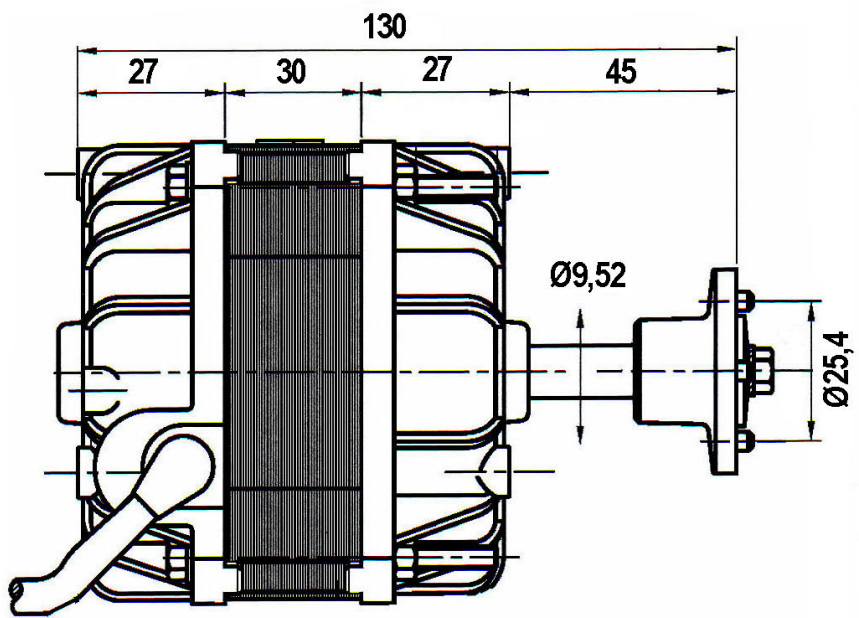

82CE-3025/G1			EURO ITALIA MOTORS	
230V~	50/60Hz	25/120W	0.80A	CE
1300/1550min	PROT. TERM.	CL: B		
45B08	MADE IN ITALY	4155.1202		

82CE-3025/G1 *4155-1202*

FIXATION ARRIÈRE M5X62 EN Δ
 ROTATION ANTI-HORAIRE (vue bout d'arbre)